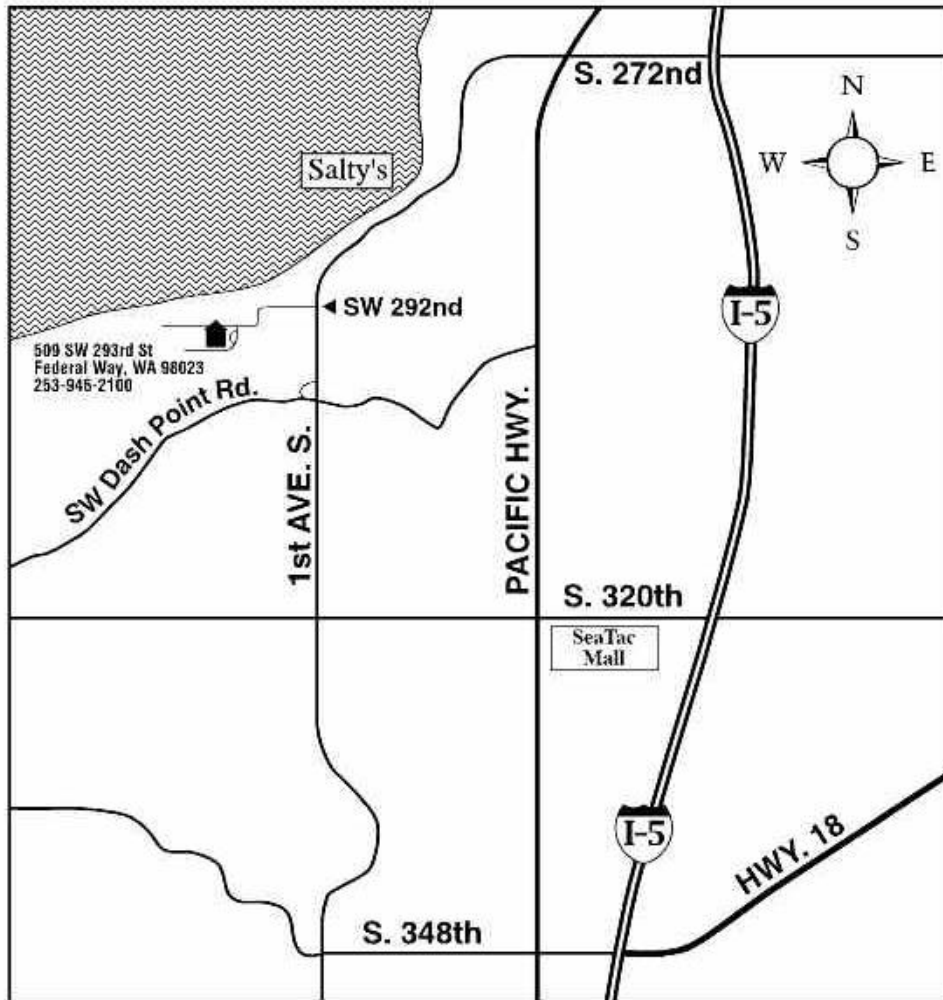

PRIORITY *Print* MANAGEMENT, INC.

Your full service print, design and promotional products specialist.

Member 

**509 SW 293rd St.
Federal Way, WA 98023
(253) 946-2100**

DIRECTIONS

I-5 North

Take the S. 320th St. exit #143. Turn **LEFT** onto S. 320th St. heading west. Turn **RIGHT** onto 1st Ave. S. heading north. Turn **LEFT** onto SW 292nd St. heading west. SW 292nd jogs to SW 293rd St. We are approximately 200 yds. on the left.

I-5 South

Take the S 272nd St. exit #147. Turn **RIGHT** onto S. 272nd St. Proceed west down a winding hill to the water (Salty's Redondo Restaurant is a waterfront landmark). Proceed along the boardwalk. The road takes a sharp left turn up a hill. Turn **RIGHT** onto SW 292nd St. heading west. SW 292nd jogs to SW 293rd St. We are approximately 200 yds. on the left.

From the East

S. 272nd St.
(see directions for I-5 South)

Highway 18.

Proceed west under I-5 and cross Pacific Hwy. to 1st Ave. S. Turn **RIGHT** onto 1st Ave S. heading north. Turn **LEFT** onto SW 292nd St. heading west. SW 292nd jogs to SW 293rd St. We are approximately 200 yds. on the left.